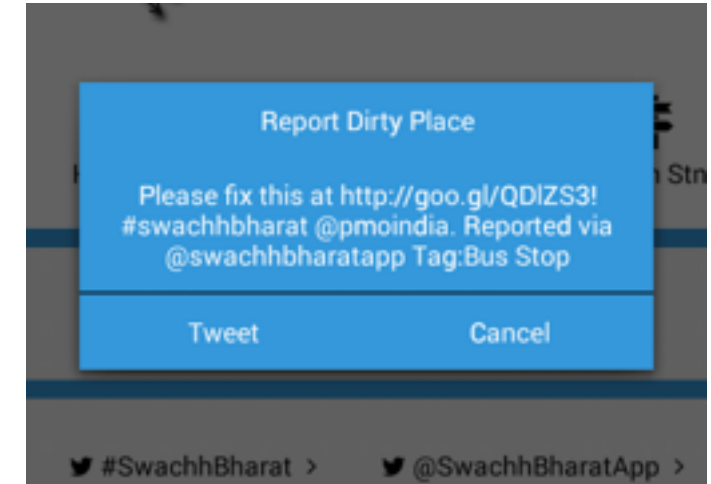

Sample tweet Report by @MADDYLAL

Please fix this at <http://goo.gl/utq9I5> !
#swachhbharat @pmoindia. Reported via @swachhbharatapp Tag:Park

What to Report?

Report places which individuals or small groups cannot fix themselves!

Why should I post?

You dont post, we dont map. We dont map, we don't understand the magnitude and the challenges associated with #SwachhBharat initiative!

What all can I tweet about?

You can tweet about overflowing trash Bins, open trash, dirty Govt. Offices, hospitals, airports, buses, bus stops, bus terminals, trains, train stations, roads, pedestrians paths, pedestrian crossings, schools, colleges, universities, traffic signals, traffic or other boards, playgrounds, truck/bike/car parking areas, open markets, road dividers, theatres, cinema halls, public banks, courts, space stations, jails, parks, etc. This list covers a lot of things under municipalities and government's overview.